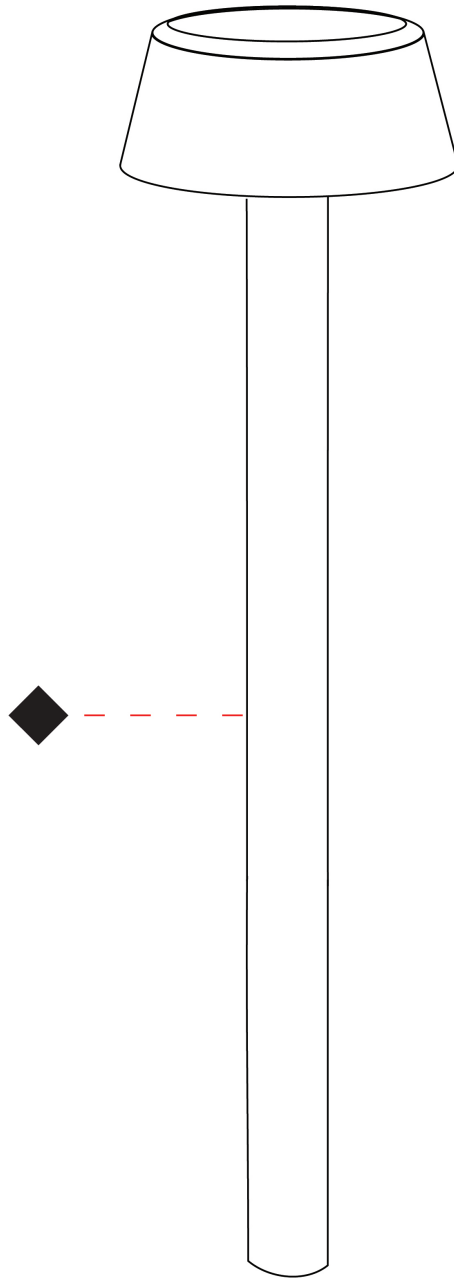

PROJECT

TYPE

SPECIFIER

QUANTITY

DATE