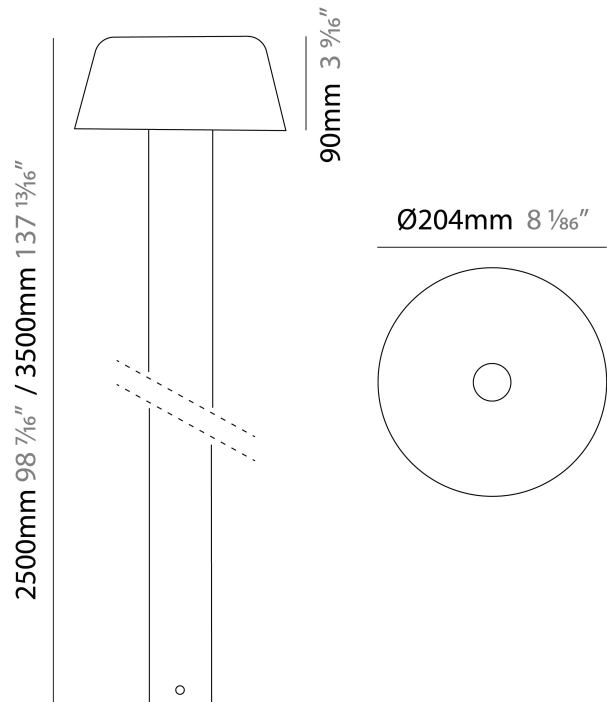

PROJECT
TYPE
SPECIFIER
QUANTITY
DATE

FONT POST

E9B284-

base number	Color	Finish
	Temperature	Options

1. To build a product code in our configurator select the specify button on the base model # product page
2. To build a manual product code on this datasheet choose from the options listed below in blue font and add the suffix to the base model #

GENERAL

Series: Font
Brand: Platek
Division: Exterior
Mounting Type: Post
Subcategory: Bollard

PHYSICAL

Shape: Drum
Diameter (mm): 204
Diameter (in): 8 1/16
Height (mm): 90
Height (in): 3 9/16
Light Distribution: Direct
Screws: A4 stainless steel
Diffuser: Extra Clear Flat Tempered Glass - 12mm / 1/2" thick
Fixture Finish: BLK / WHI / GRY / COR / ANT / BRZ
Fixture Material: Metal

ELECTRICAL

Lamp Type: LED
Input Wattage (W): 22
Dimming: Tri-Mode (Non-Dimming and Phase Dimming (120Vac only) and 0-10V Dimming)
Driver Included: Yes
Driver Location: Integrated
Driver Type: Constant Current - Universal
Driver Class: Class 2
Input Voltage (V): 120 - 277
Constant Current (MA): 500
Upon Request: Dimming upon request

LED

Number of LEDs: 12
Color Temperature (°K): 2700 / 3000 / 4000
Max. Delivered Lumen (lm): 1880
Nominal Lumen (lm): 2000
CRI: >80 CRI
Lamp Life (hrs): 60000

OPTICAL

Optic°: Diffused
Beam Angle: 360

RATINGS AND CERTIFICATIONS

Certified By: Certified for North American Standards
IP rating: IP65
IK Rating: IK08
Upon Request: Higher Maximum Ambient Temperature