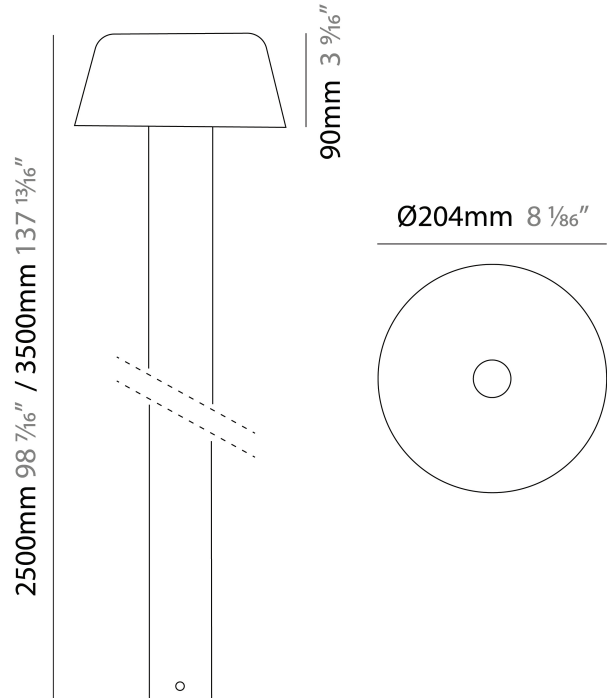

PROJECT
TYPE
SPECIFIER
QUANTITY
DATE

FONT POST

E9B283-

base number   Color   Finish
Temperature   Options

1. To build a product code in our configurator select the specify button on the base model # product page
2. To build a manual product code on this datasheet choose from the options listed below in blue font and add the suffix to the base model #

GENERAL

Series: Font
Brand: Platek
Division: Exterior
Mounting Type: Post
Subcategory: Bollard

PHYSICAL

Shape: Drum
Diameter (mm): 204
Diameter (in): 8 1/8
Height (mm): 90
Height (in): 3 9/16
Light Distribution: Direct
Screws: A4 stainless steel
Diffuser: Extra Clear Flat Tempered Glass - 12mm / 1/2" thick
Fixture Finish: [BLK](#) / [WHI](#) / [GRY](#) / [COR](#) / [ANT](#) / [BRZ](#)
Fixture Material: Metal

ELECTRICAL

Lamp Type: LED
Input Wattage (W): 20
Dimming: Tri-Mode (Non-Dimming and Phase Dimming (120Vac only) and 0-10V Dimming)
Driver Included: Yes
Driver Location: Integrated
Driver Type: Constant Current - Universal
Driver Class: Class 2
Input Voltage (V): 120 - 277
Constant Current (MA): 700
Upon Request: Dimming upon request

LED

Number of LEDs: 8
Color Temperature (°K): [2700](#) / [3000](#) / [4000](#)
Max. Delivered Lumen (lm): 1260
Nominal Lumen (lm): 1640
CRI: >80 CRI
Lamp Life (hrs): 60000

OPTICAL

Optic°: Diffused
Beam Angle: 360

RATINGS AND CERTIFICATIONS

Certified By: Certified for North American Standards
IP rating: IP65
IK Rating: IK08
Upon Request: Higher Maximum Ambient Temperature